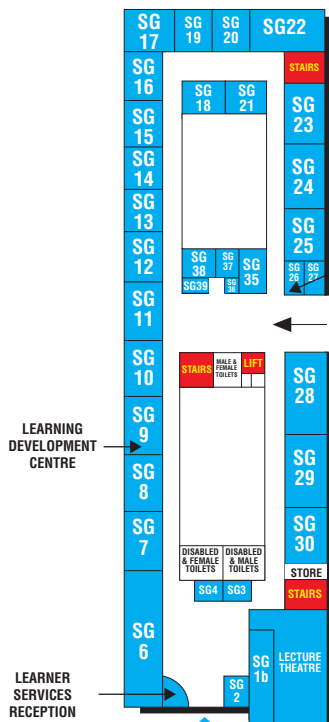

SOUTH BLOCK
GROUND FLOOR