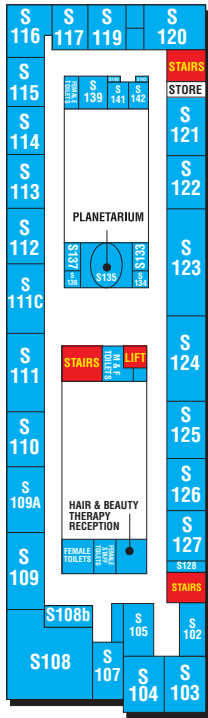

GALLOWGATE CENTRE

SOUTH BLOCK

ABERDEEN COLLEGE, GALLOWGATE CENTRE, Gallowgate, Aberdeen AB25 1BN.
TEL • 01224 612000 FAX • 01224 612001 WEB • www.abcol.ac.uk EMAIL • enquiry@abcol.ac.uk

SOUTH BLOCK
FIRST FLOOR