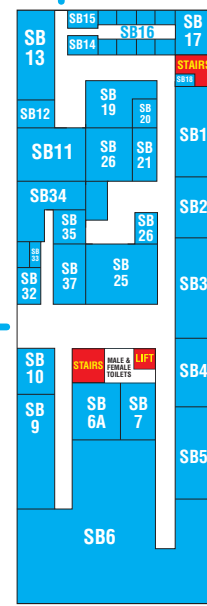

SOUTH BLOCK
BASEMENT

EXIT (EMERGENCY ONLY)
TO LOCH STREET

EXIT (EMERGENCY ONLY)
TO LOCH STREET

EXIT (EMERGENCY ONLY)
TO LOCH STREET

STAIRS TO
LOCH STREET
CAR PARK