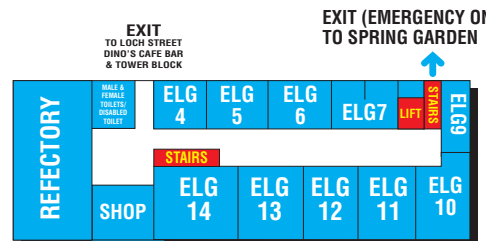

EAST BLOCK
LOWER GROUND FLOOR

SOUTH BLOCK ENTRANCE
FROM GALLOWGATE

TOWER BLOCK
MAIN ENTRANCE
FROM GALLOWGATE

EXIT (EMERGENCY ONLY)
TO SPRING GARDEN