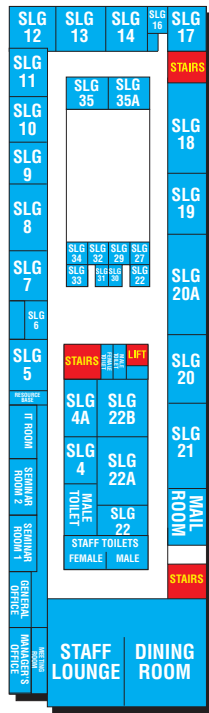

SOUTH BLOCK
LOWER GROUND FLOOR