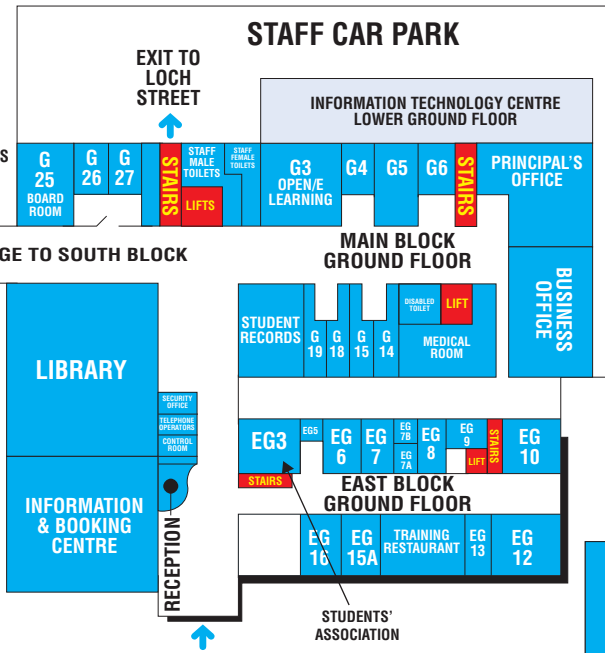

SOUTH BLOCK
GROUND FLOOR